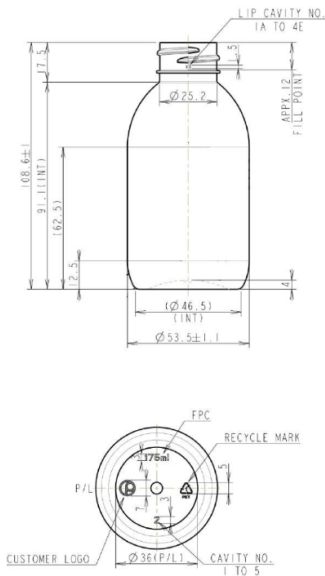

### General info

Item no. (SKU):	
Family / Range:	<b>Cosmo Sirop</b>
Capacity:	<b>175ml</b>
Neck:	<b>28/410</b>
Weight:	<b>17</b>
Shape:	<b>Round</b>
Material:	<b>PET</b>
Colour:	<b>All Colours Available</b>
Print Areas:	<b>N/A</b>
Country of Origin:	<b>Lithuania</b>

#### Packed in Boxes

Box Dimensions (mm):	<b>594 x 394 x 448</b>
Quantity per box (pcs):	
Boxes per pallet (pcs):	
Quantity per pallet (pcs):	
Net weight (kg):	
Gross weight (kg):	
Pallet height (mm):	<b>2400</b>

#### Packed in PE bags on trays (Half pallet)

Tray dimensions (mm):	<b>1200 x 800 x 50</b>
Quantity per tray (pcs):	<b>352</b>
Quantity per PE bag (pcs):	<b>176</b>
PE bags per tray (pcs):	<b>2</b>
Trays per pallet (pcs):	<b>9</b>
Quantity per pallet (pcs):	<b>3520</b>
Net weight (kg):	<b>59</b>
Gross weight (kg):	<b>72</b>
Pallet height (mm):	<b>1200</b>